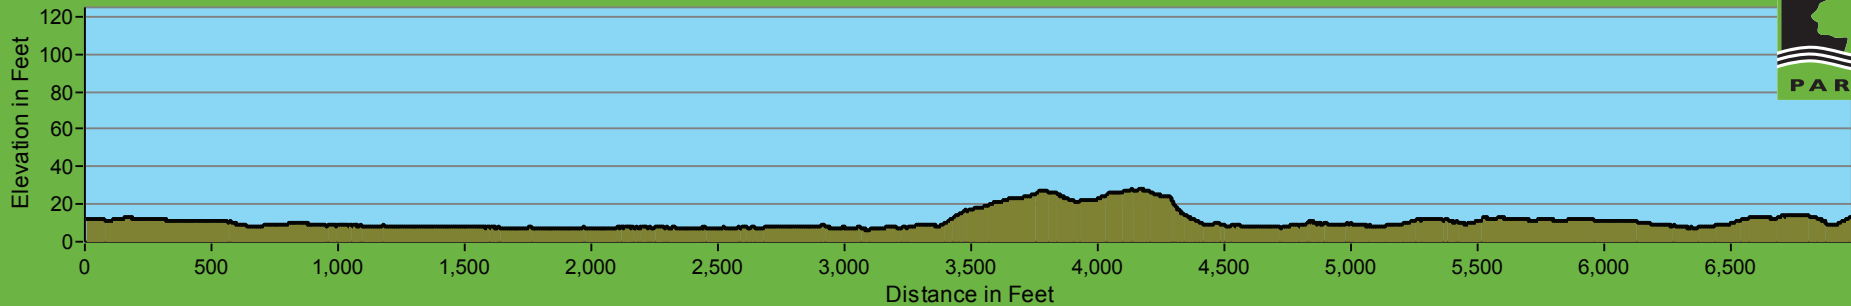

Coyote Point - Bay Trail Profile (Coyote Point Section)

22 Foot Elevation Change / Profile begins at north side of Coyote Point Park and ends on south side of park