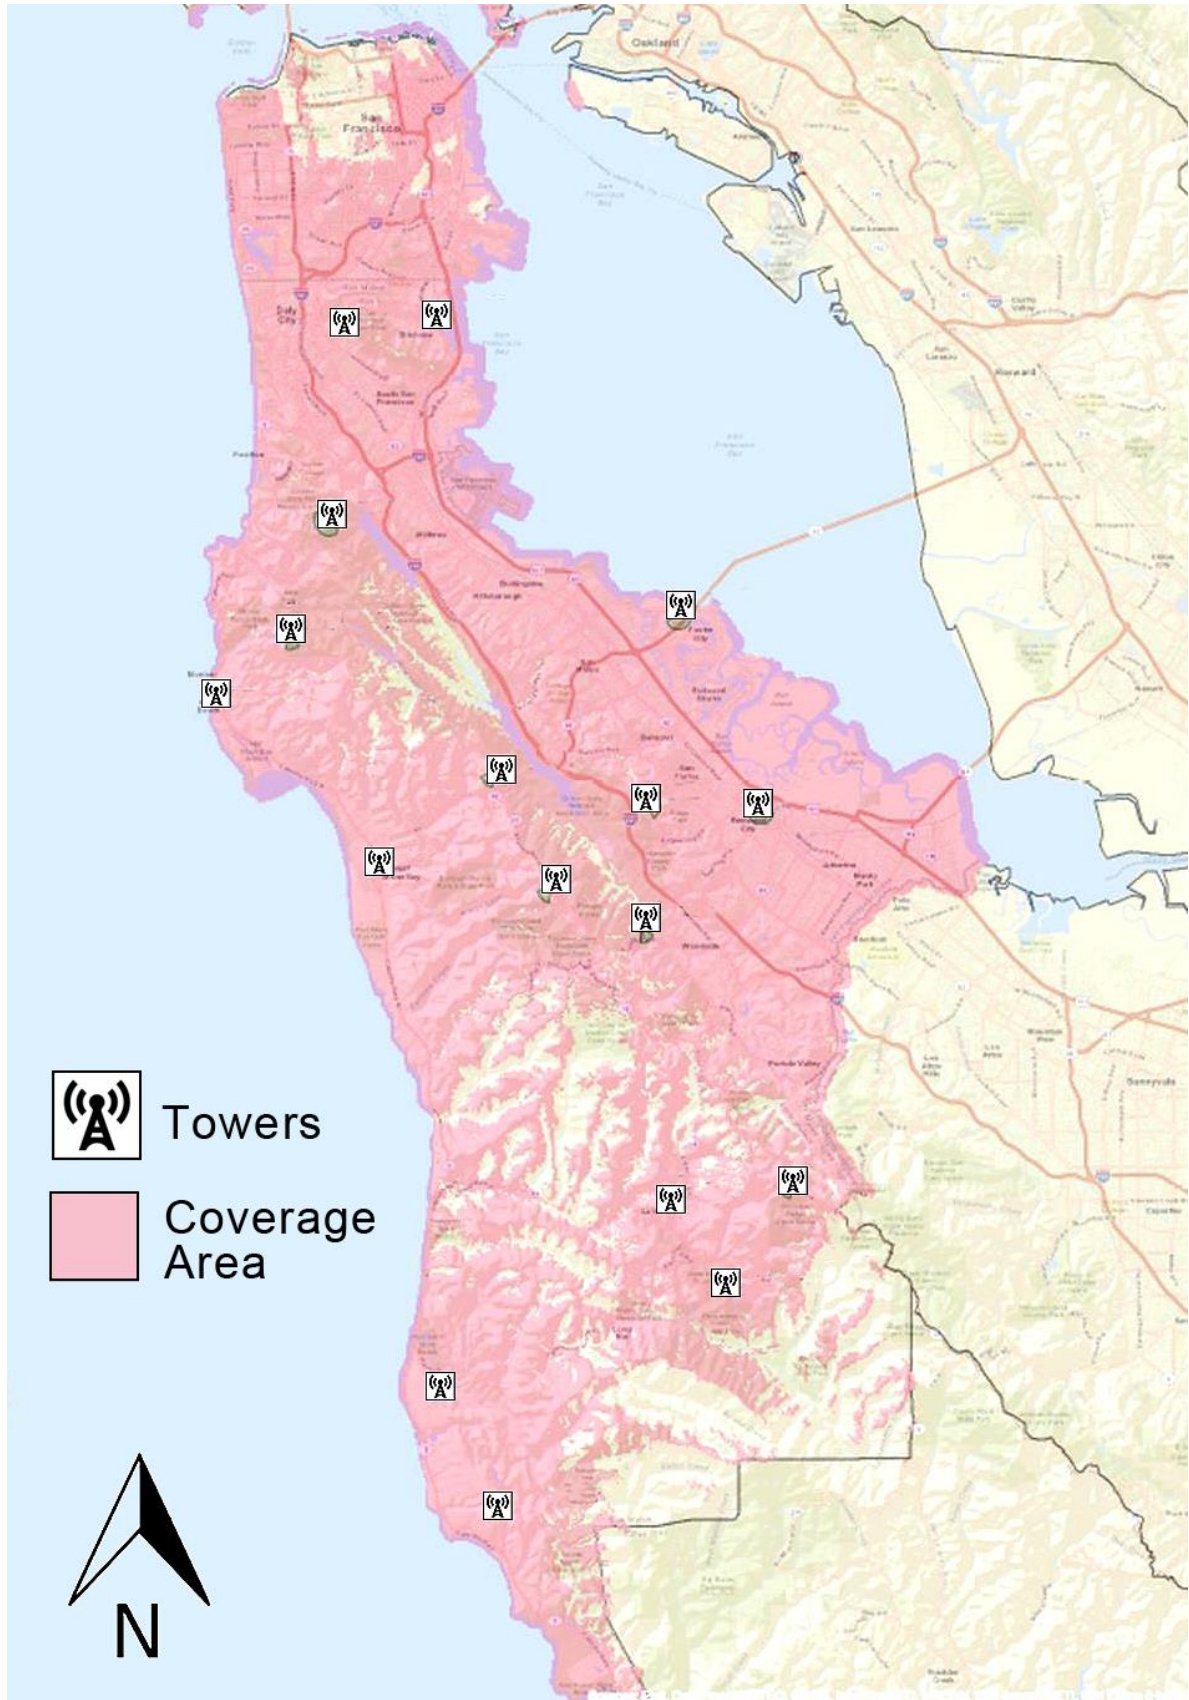

SMC Radio System Coverage

Improving government by building stronger connections